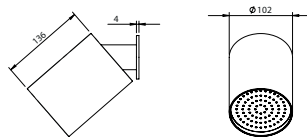

WALL SHOWER SUPREME

Chuveiro De Parede Supreme