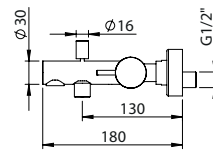

SINGLE LEVER BATH TAP

Monocomando Banheira