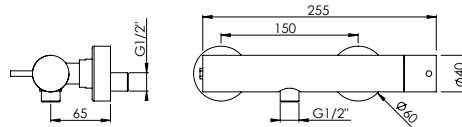

SINGLE LEVER SHOWER TAP

Monocomando Duche