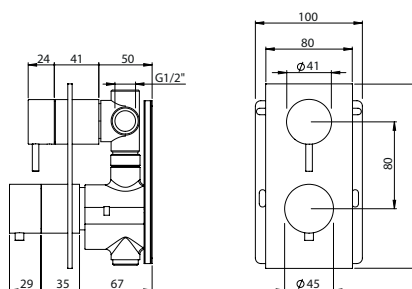

THERMOSTATIC MIXER 2 OUTLETS W/ STOP VALVE EUR

Monocomando Termostático 2 Saídas C/ Passador EUR