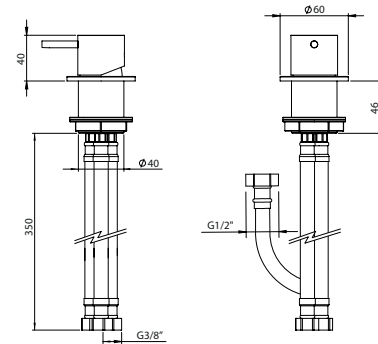

DECK-MOUNTED HANDLE
Monocomando Bancada