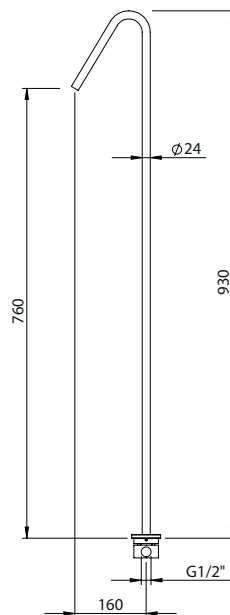

FREESTANDING BATH SPOUT V

Bica Banheira Chão V