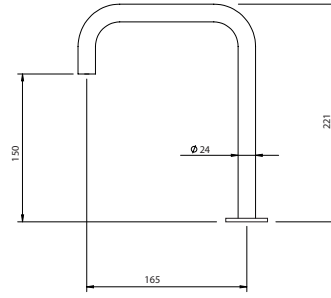

DECK-MOUNTED BATH SPOUT H

Bica Banheira Bancada H

316