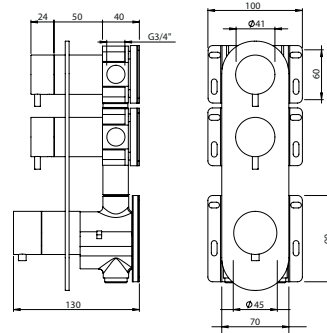

CONCEALED THERMOSTATIC MIXER SINGLE MIRROR 2 OUTLETS W/ STOP VALVE EUO

Monocomando Termostático Encastrar 2 Saídas C/ Passador EUO