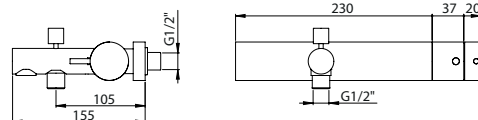

COAXIAL THERMOSTATIC BATH MIXER

Monocomando Banheira Termostático Coaxial