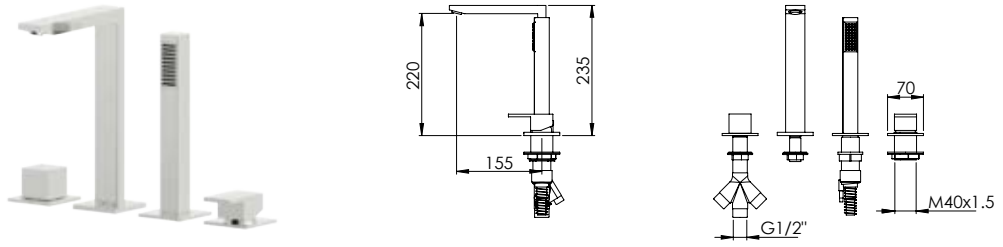

DECK-MOUNTED SINGLE LEVER BATH 4 HOLES W/ SPOUT

Monocomando Banheira Bancada 4 Furos C/ Bica