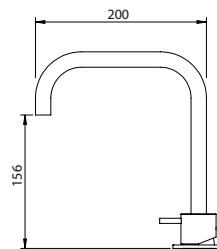

KITCHEN SINGLE LEVER 2 HOLES H SPOUT

Monocomando Cozinha 2 Furos Bica H