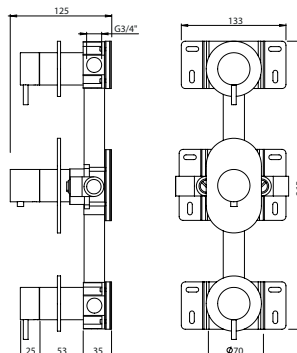

THERMOSTATIC CENTRAL MIXER 2 OUTLETS W/ STOP VALVE EC

Monocomando Termostático Central 2 Saídas C/ Passador EC