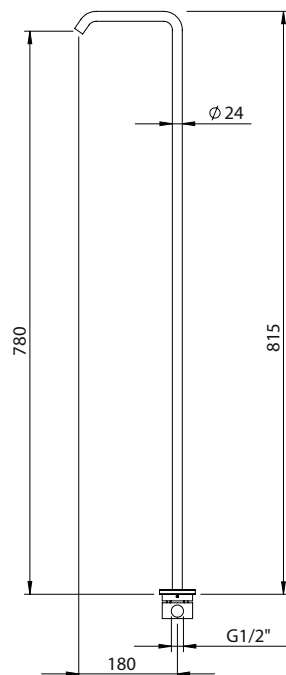

FREESTANDING BATH SPOUT Y

Bica Banheira Chão Y