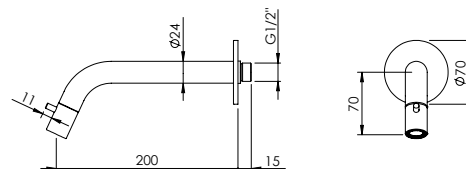

CONCEALED SPOUT 1 WATER
Bica Parede 1 Água