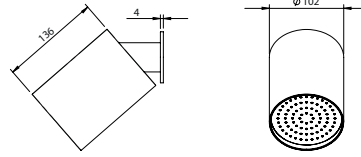

WALL SHOWER SUPREME

Chuveiro de Parede Supreme