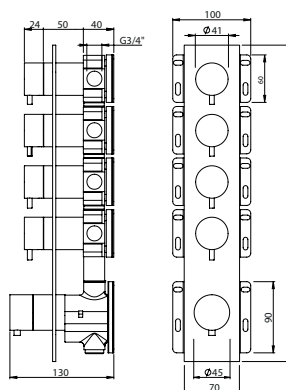

CONCEALED THERMOSTATIC MIXER SINGLE MIRROR 4 OUTLETS W/ STOP VALVE EUR

Monocomando Termostático Encastrar 4 Saídas C/ Passador EUR