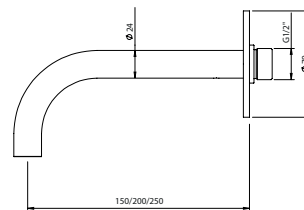

BATH WALL-MOUNTED CURVE SPOUT 90°

Bica Curva Banheira Encastrar 90°