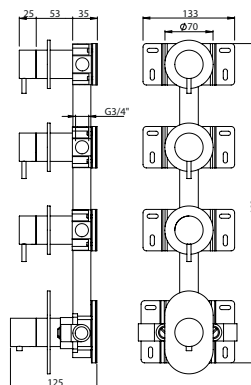

THERMOSTATIC CENTRAL MIXER 3 OUTLETS W/ STOP VALVE EC

Monocomando Termostático Central 3 Saídas C/ Passador EC