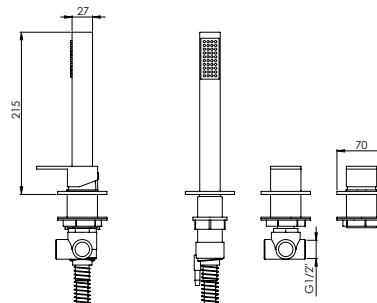

DECK-MOUNTED SINGLE LEVER BATH 3 HOLES

Monocomando Banheira Bancada 3 Furos