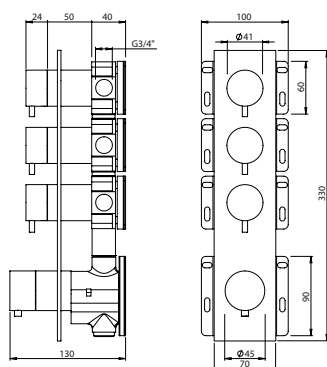

CONCEALED THERMOSTATIC MIXER SINGLE MIRROR 3 OUTLETS W/ STOP VALVE EUR

Monocomando Termostático Encastrar 3 Saídas C/ Passador EUR