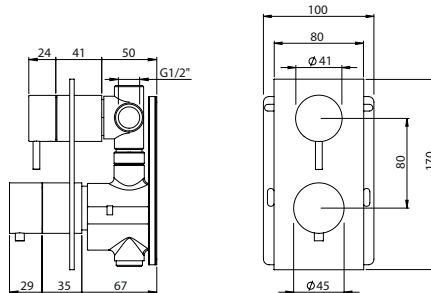

THERMOSTATIC MIXER 3 OUTLETS W/ STOP VALVE EUR

Monocomando Termostático 3 Saídas C/ Passador EUR