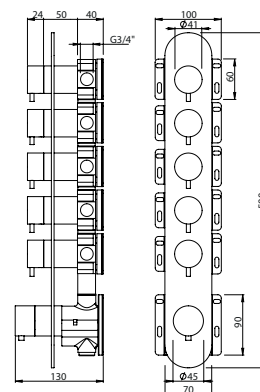

CONCEALED THERMOSTATIC MIXER SINGLE MIRROR 5 OUTLETS W/ STOP VALVE EUO

Monocomando Termostático Encastrar 5 Saídas C/ Passador EUO