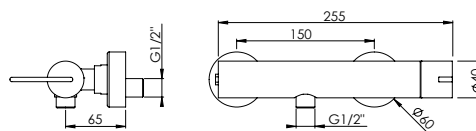

SINGLE LEVER SHOWER TAP

Monocomando Duche