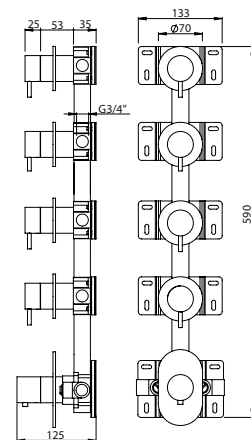

THERMOSTATIC CENTRAL MIXER 4 OUTLETS W/ STOP VALVE EC

Monocomando Termostático Central 4 Saídas C/ Passador EC