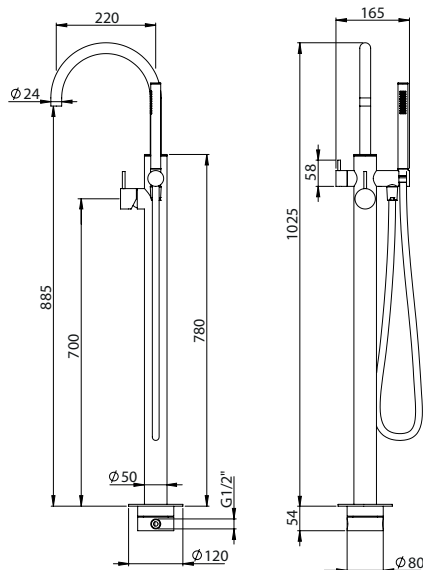

FREESTANDING SINGLE LEVER BATH U CURVE SPOUT

Monocomando Banheira Chão U Bica Curva