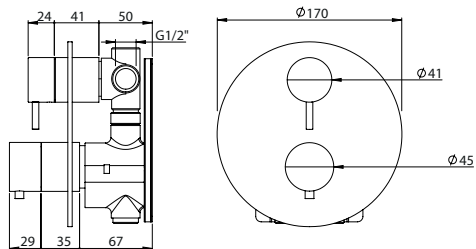

THERMOSTATIC MIXER 3 OUTLETS W/ STOP VALVE EUC

Monocomando Termostático 3 Saídas C/ Passador EUC