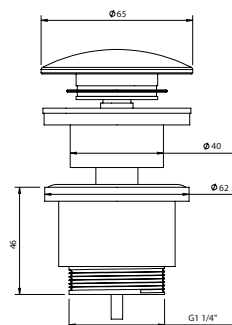

CLIC CLAC WASTE VALVE SHORT

Válvula Clic Clac Short