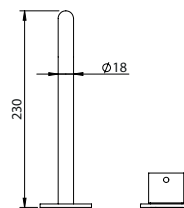

KITCHEN SINGLE LEVER 2 HOLES H SPOUT

Monocomando Cozinha 2 Furos Bica H