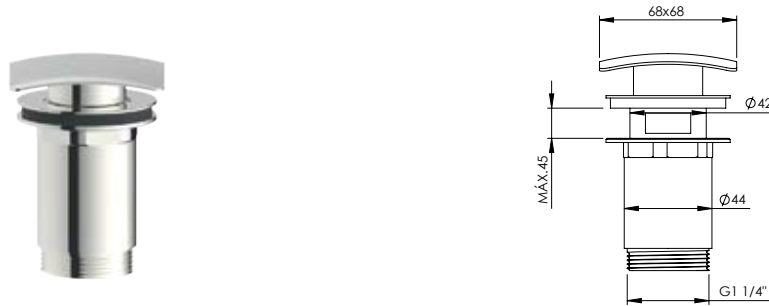

CLIC CLAC WASTE VALVE

Válvula Clic Clac