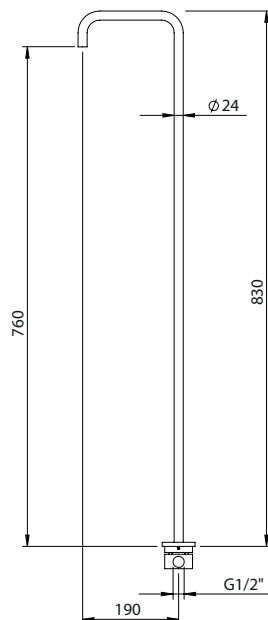

FREESTANDING BATH SPOUT H

Bica Banheira Chão H