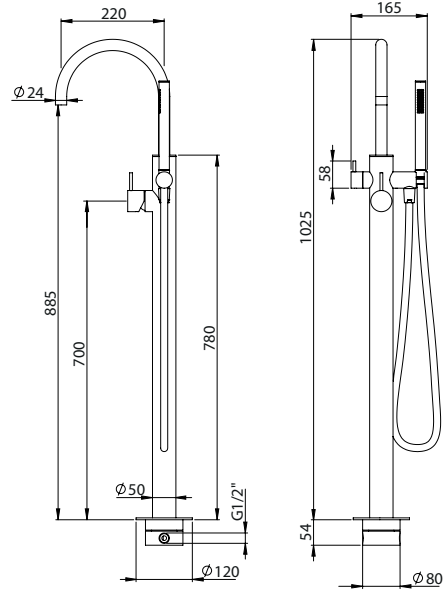

FREESTANDING SINGLE LEVER BATH SPOUT U

Monocomando Banheira Chão Bica U