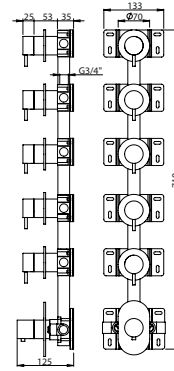

THERMOSTATIC CENTRAL MIXER 5 OUTLETS W/ STOP VALVE EC

Monocomando Termostático Central 5 Saídas C/ Passador EC