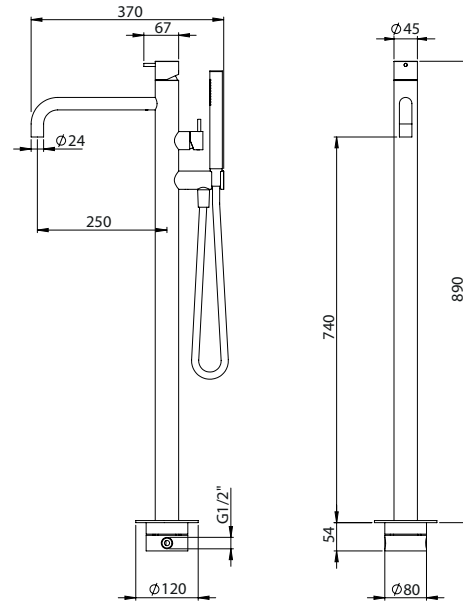

FREESTANDING SINGLE LEVER BATH LINE CURVE SPOUT

Monocomando Banheira Chão Line Bica Curva