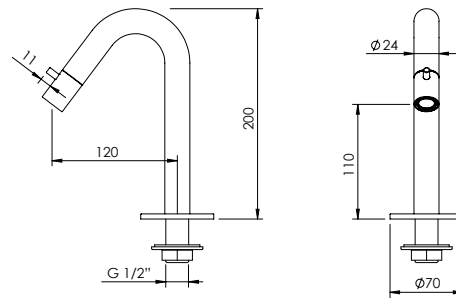

DECK-MOUNTED SPOUT 1 WATER
Bica Bancada 1 Água