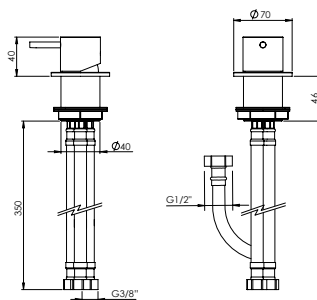

DECK-MOUNTED HANDLE

Monocomando Bancada