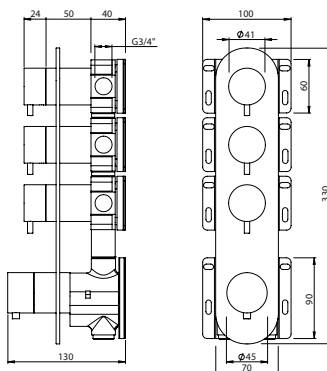

CONCEALED THERMOSTATIC MIXER SINGLE MIRROR 3 OUTLETS W/ STOP VALVE EUO

Monocomando Termostático Encastrar 3 Saídas C/ Passador EUO